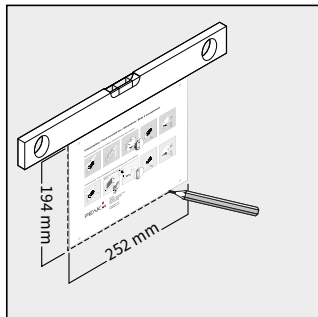

Unterputzdose/Flush-mounted box

Mauerwerkinstallation/Brickwork-Installation

Hohlwandmontage/Cavity Wall Installation

Bündig zur Wand
Box flush with wall

Bündig zur Wand
Box flush with wall

PEAKnx
Dogawist Investment GmbH
Otto-Röhm-Straße 69
64293 Darmstadt