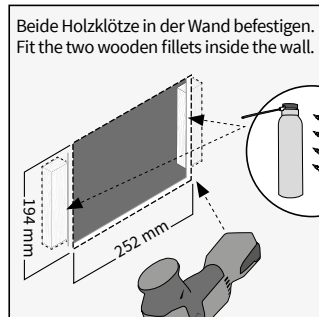

Unterputzdose/Flush-mounted box

Mauerwerkinstallation/Brickwork-Installation

Hohlwandmontage/Cavity Wall Installation

Bündig zur Wand
Box flush with wall

Bündig zur Wand
Box flush with wall

PEAKnx
Dogawist Investment GmbH
Otto-Röhm-Straße 69
64293 Darmstadt