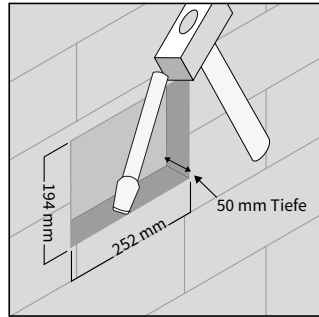

Unterputzdose/Flush-mounted box

Mauerwerkinstallation/Brickwork-Installation

Hohlwandmontage/Cavity Wall Installation

Bündig zur Wand
Box flush with wall

Bündig zur Wand
Box flush with wall

PEAKnx
Dogawist Investment GmbH
Otto-Röhm-Straße 69
64293 Darmstadt