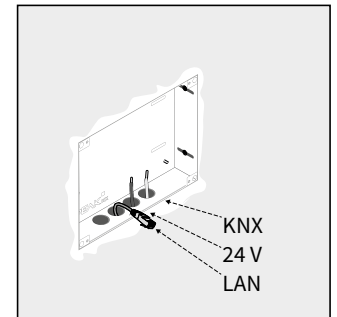

Unterputzdose/Flush-mounted box

Mauerwerkinstallation/Brickwork-Installation

Hohlwandmontage/Cavity Wall Installation

Bündig zur Wand
Box flush with wall

Bündig zur Wand
Box flush with wall

PEAKnx
Dogawist Investment GmbH
Otto-Röhm-Straße 69
64293 Darmstadt