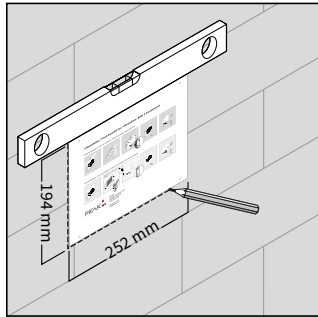

Unterputzdose/Flush-mounted box

Mauerwerkinstallation/Brickwork-Installation

Hohlwandmontage/Cavity Wall Installation

Bündig zur Wand
Box flush with wall

Bündig zur Wand
Box flush with wall

PEAKnx
Dogawist Investment GmbH
Otto-Röhm-Straße 69
64293 Darmstadt