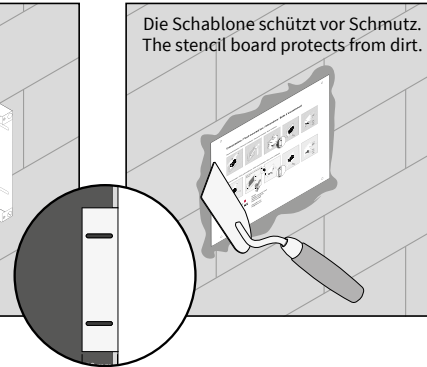

Unterputzdose/Flush-mounted box

Mauerwerkinstallation/Brickwork-Installation

Hohlwandmontage/Cavity Wall Installation

Bündig zur Wand
Box flush with wall

Bündig zur Wand
Box flush with wall

PEAKnx
Dogawist Investment GmbH
Otto-Röhm-Straße 69
64293 Darmstadt